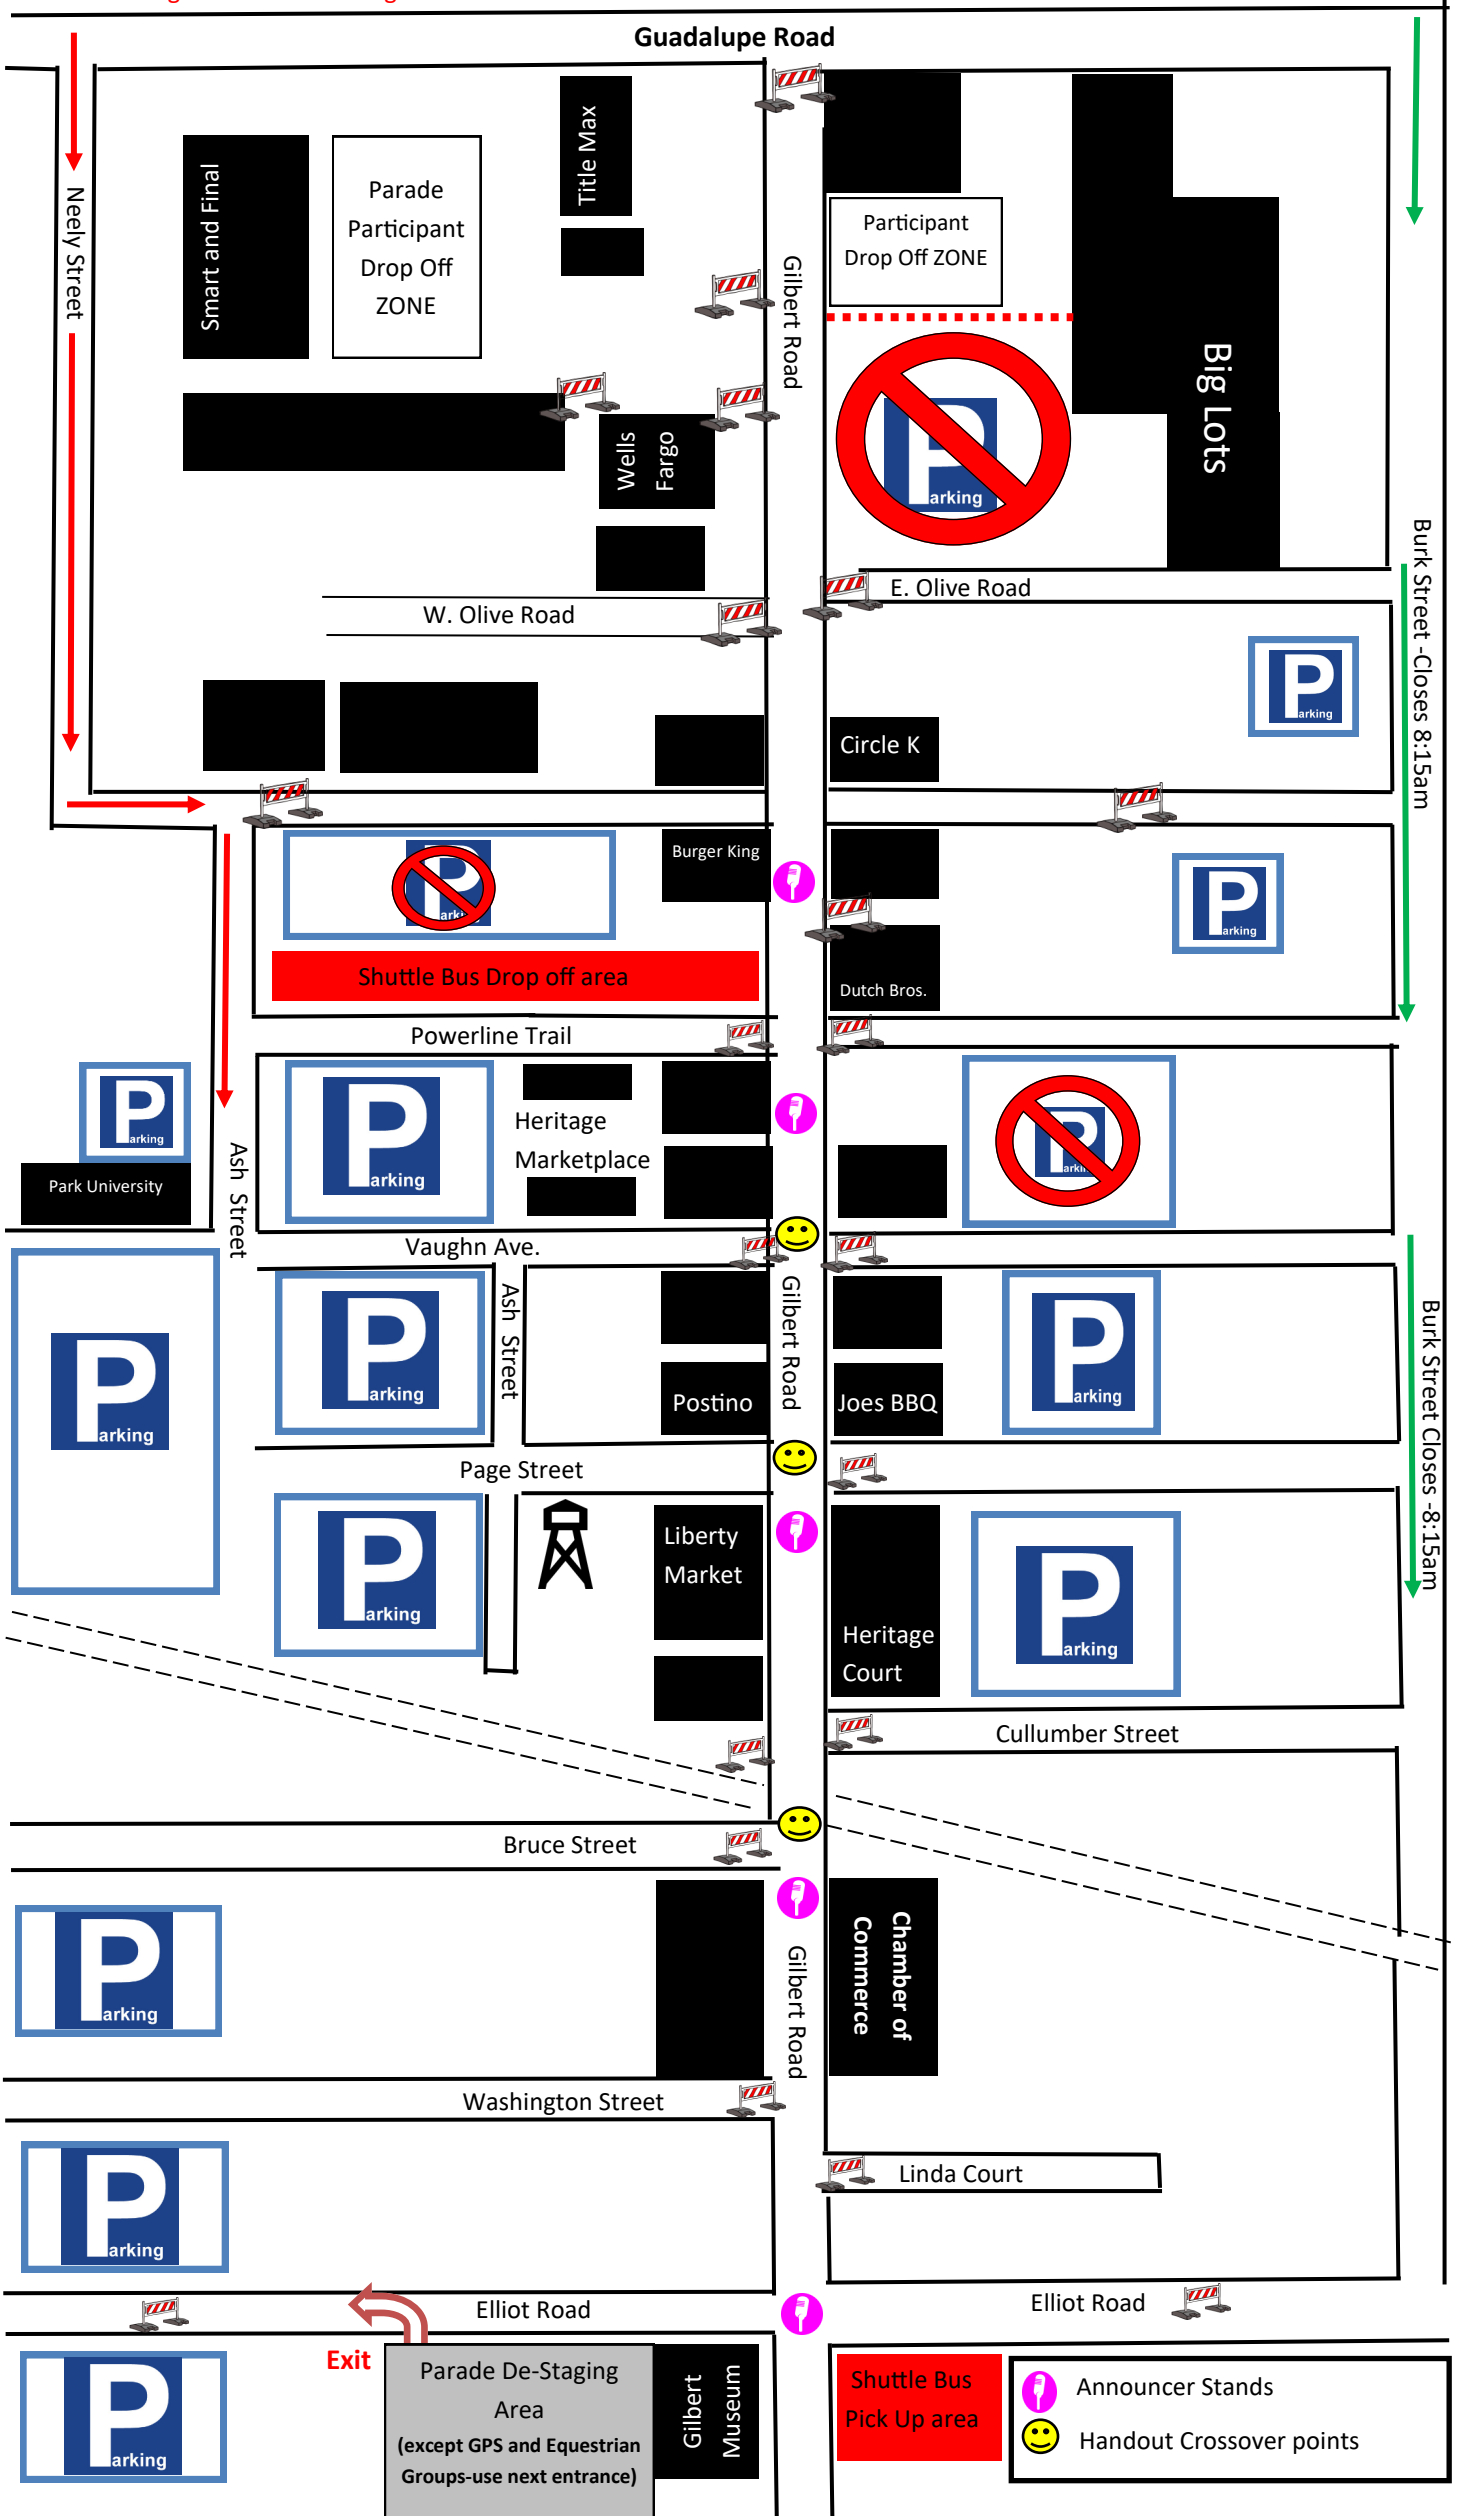

Parade Parking Entrance to Heritage District West Lots

Parade Parking Entrance to Heritage District East Lots

- Shuttle Bus Pick Up area
- Announcer Stands
- Handout Crossover points