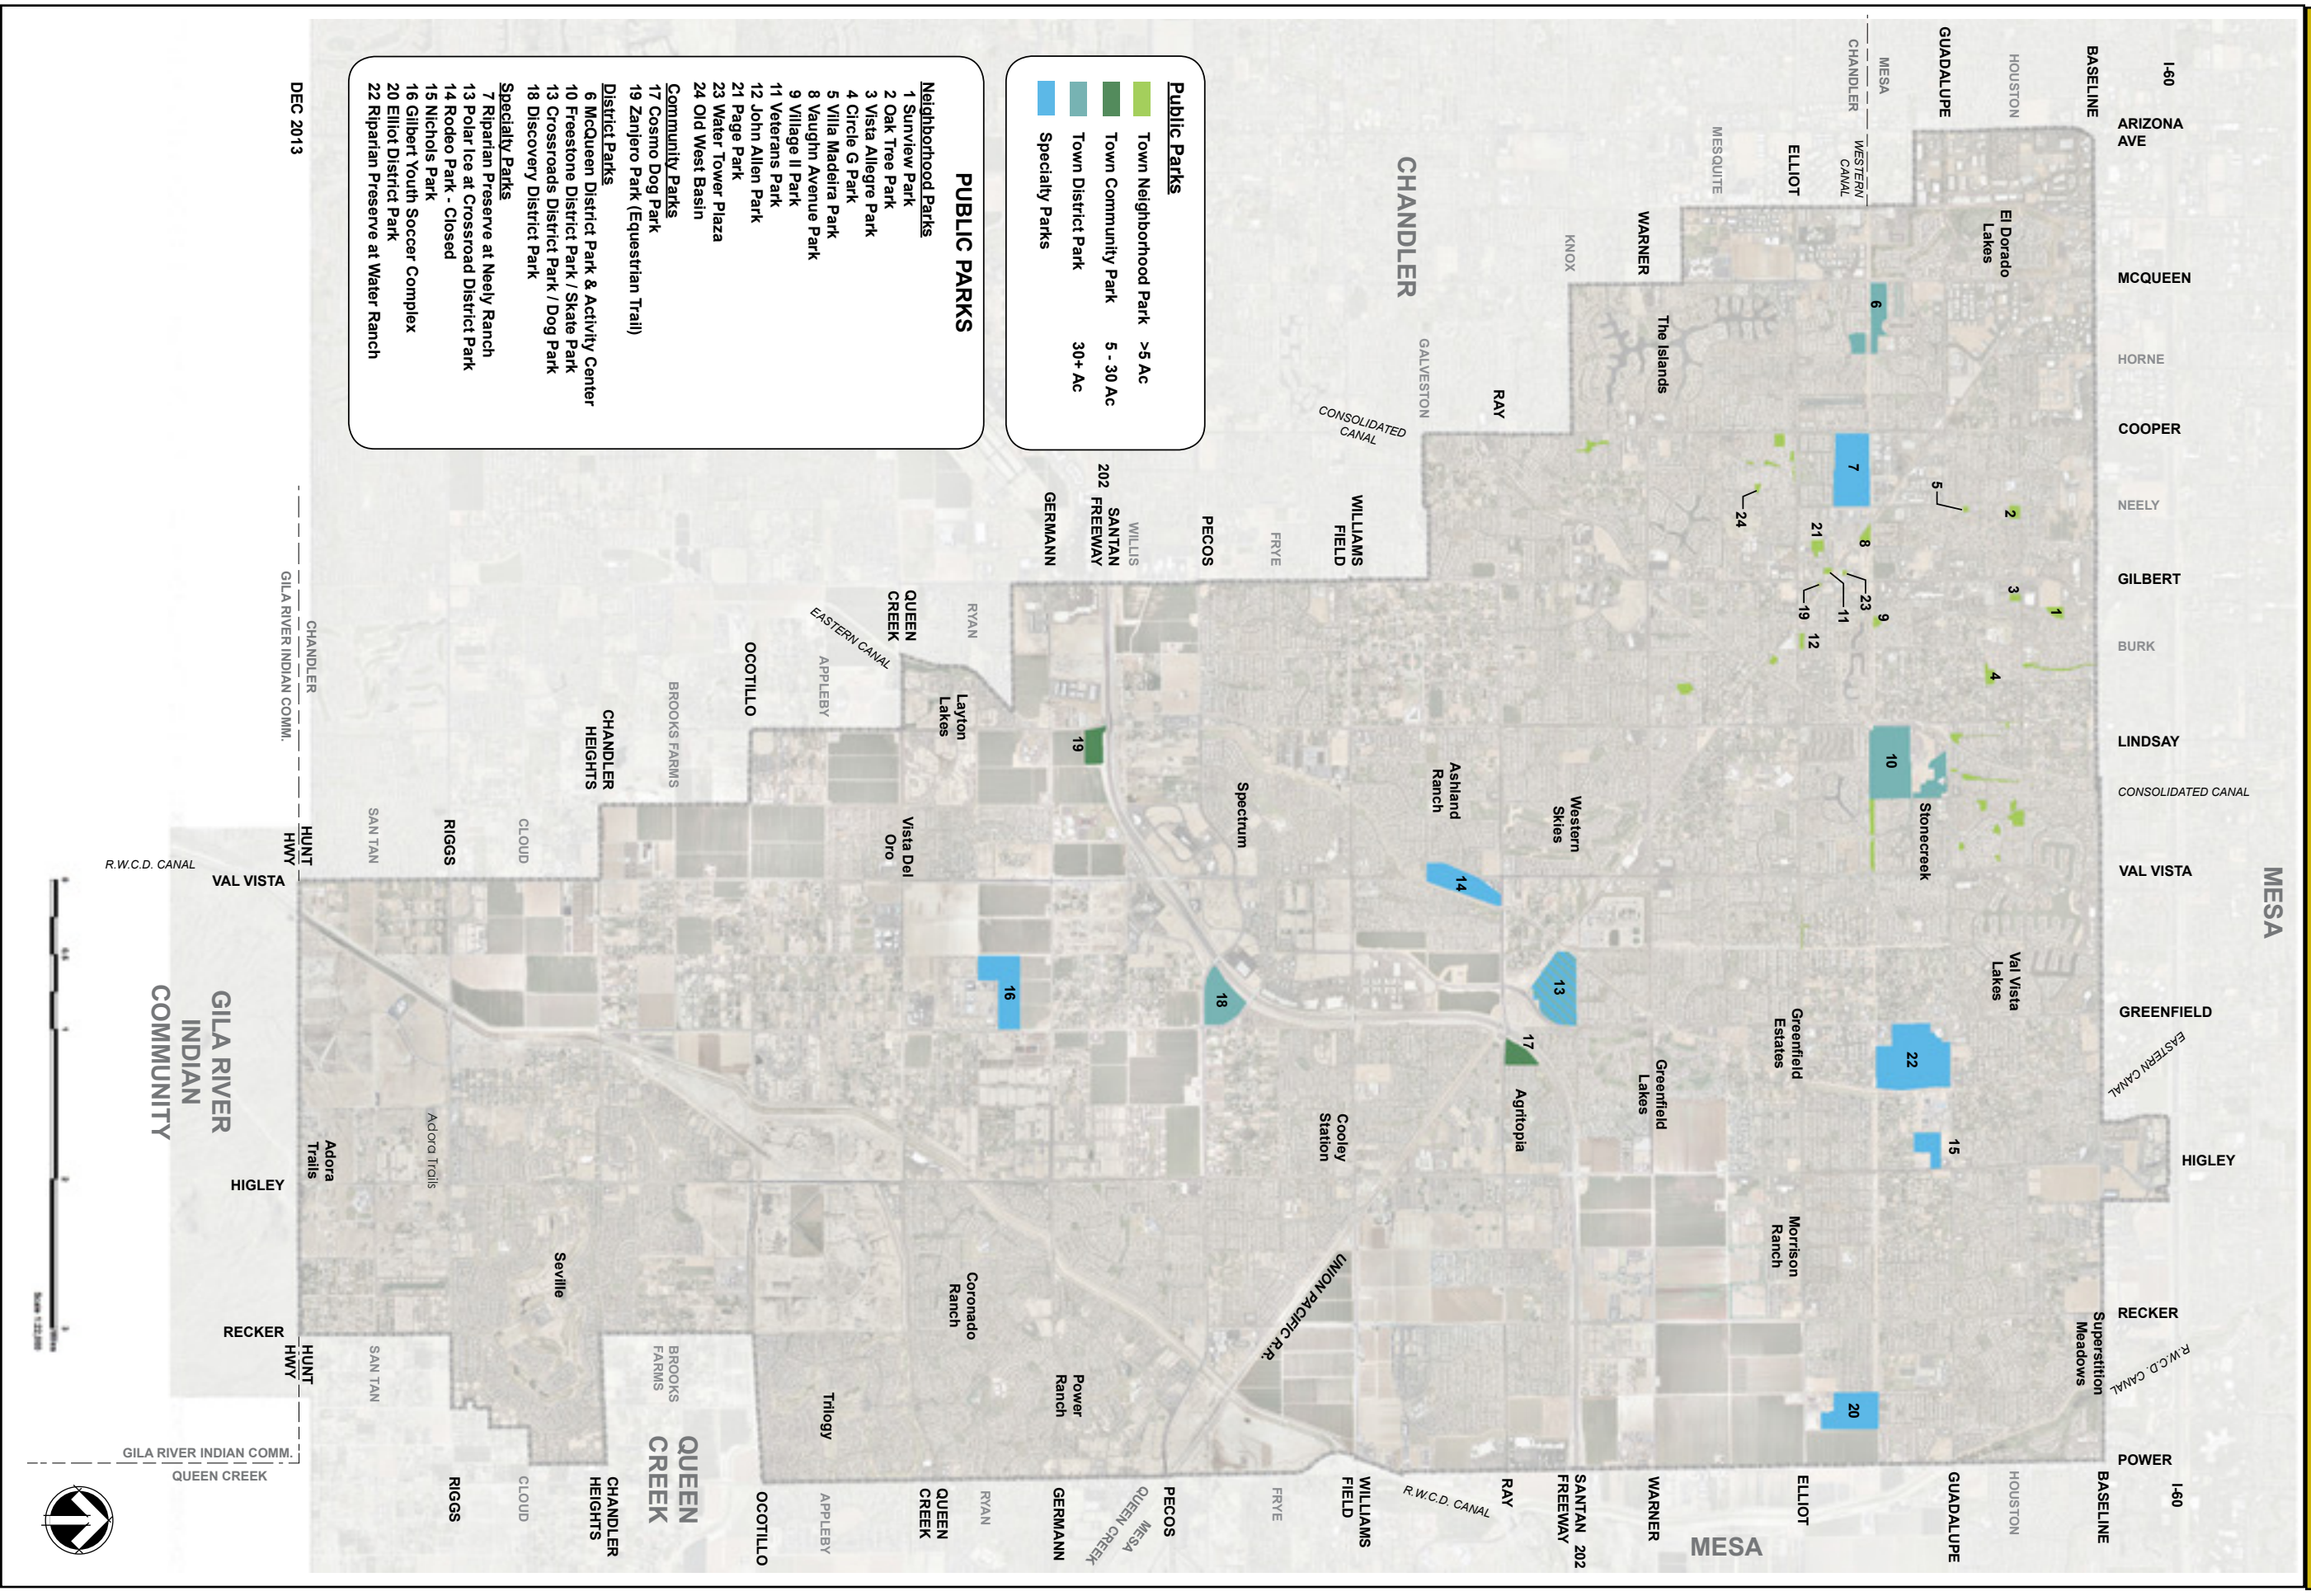

Map 1: Town of Gilbert Public Parks

Figure 7: Town of Gilbert Park Acres and Facilities *

PARK NAME FACILITY"	Neighborhood Park	Old West Basin	Water Tower	Villa Maderia	Veterans	John Allen	Village II	Vista Alegre	Vaughn Avenue	Oak Tree	Sunview	Circle G Park	Page	PKIDs	Community Park	Zanjero	Cosmo	District Park	Discovery	Crossroads	McQueen	Zinke South	Freestone	Special-use Park	Riparian Preserve Water Ranch	Elliot District Park	Nichols'	Riparian Preserve/ Neeley Ranch	Hetchler North (GUSA)	Hetchler South	Rodeo Park (Closed)	South Recharge Facility	Chandler Heights upper and lower Basin²	Riffenhouse Basin	Overall Total		
		0.4	0.5	1	1.3	2	2	2	3.5	4	4.3	4.4	5.6	20		11	16		48	63	41		88		110	57	6	72	42								
Planned/Retired Acres																			30		80	32			8	28		80	80	46	120	309	165	978			
Amphitheater																				1			1													2	
Amusement area																							1														1
Baseball field (unlit, youth)																				2																	2
Baseball field (lit, youth)																					4																4
Baseball field (lit, adult)																				1																	1
Baseball field unlit, (adult)																				1							8										9
Batting cages																							1			2											3
Basin		1		1	1	1	1	1	1	1	1	1	1						1								1										13
Basketball court (unlit)													0.5																								0.5
Basketball court (lit)																1			2	0.5	2		4														9.5
Chairs, tables, benches			1					5																													6
Game tables					1																		2														3
Community center													2							1		1															4
Climbing wall																							1														1
Dog park (fenced areas)																	3			1																	4
Equestrian use/facilities																1																					1
Horseshoe pit																					1																1
Ice skating rink																				1																	1
Lake																1			2	1	1		2		1											8	
Multi-use field (lit)																			3	2																	5
Multi-use field (unlit)																				2		2					0										4
Pavillion													1																								1
Picnic area																1				2				13													16
Play area (uhnshaded)				1	1					2															1												5
Play area (shaded)																																					0
Play structure (unshaded)				1	1								1			1			1				3													8	
Play structure (shaded)						1	1	1		1	1	3								1	4					1										14	
Ramadas		0	0	0	1	2	0	0	0	1	1	1	0			2	4		8	3	12		3		2	0	1	0		0	0	0				41	
Restrooms																1			1	1	3		3		2											11	
Railroad ride																							1														1
Soccer (lit)																			5	3	2					1										21	
Socceer (unlit)																							2														14
Softball field (Adult) lit																				1			4													5	
Softball field (Adult)																					3																3
Softball field (youth, lit)																					3																3
Splash pad			1																																		1
Stage			1														1																				2
Tennis court (Lit)																					2		4														6
Tennis court (unlit)												1																									1
Skate park																							1														1
Sand volleyball (lit)																			2		2		2														6
Volleyball court (lit)																				1																	1