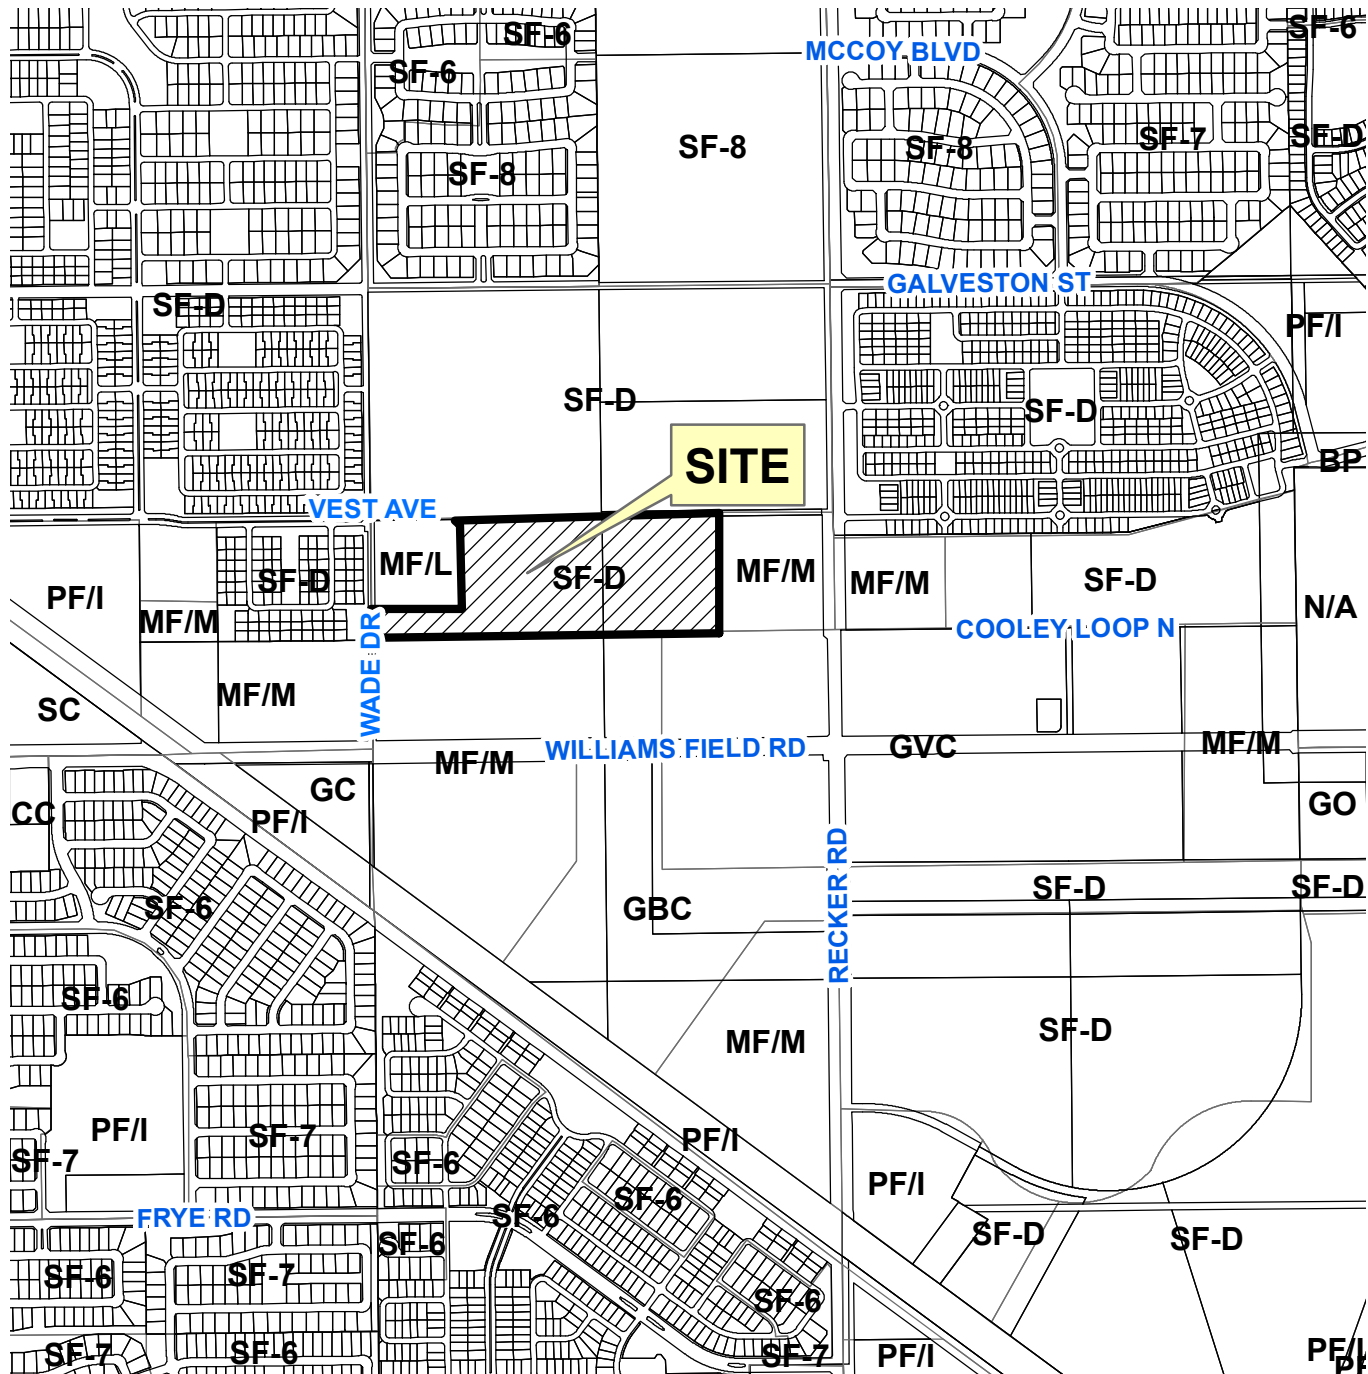

# S13-14

## Vicinity Map

SITE LOCATION:

TOWN OF GILBERT

0 410 820 1,640 Feet