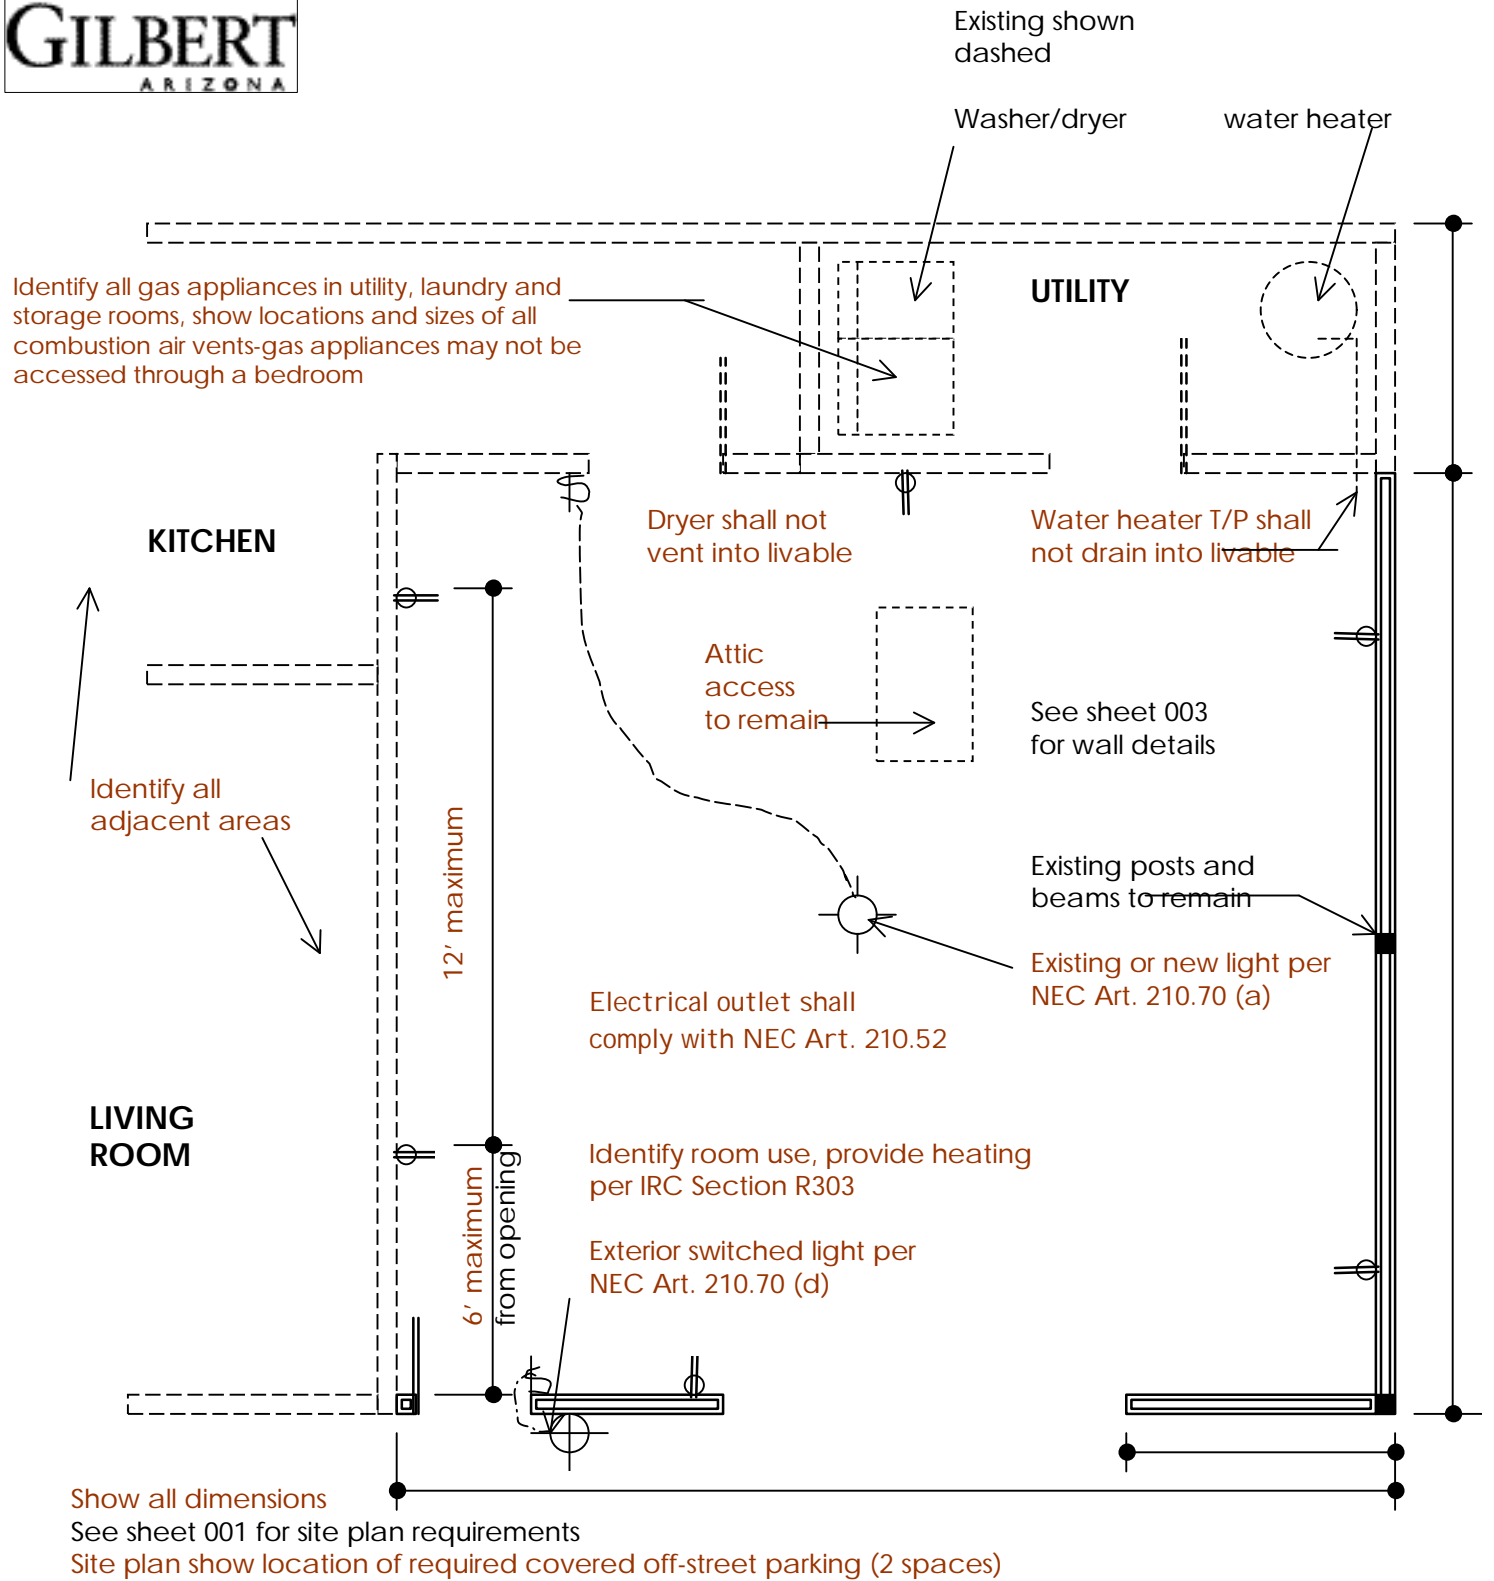

GILBERT
ARIZONA

Town of Gilbert
90 E Civic Center Dr.
Building and Code
Compliance

**CARPORT - GARAGE ENCLOSURE
INTO LIVABLE**

TOG/001
Revised 08/02