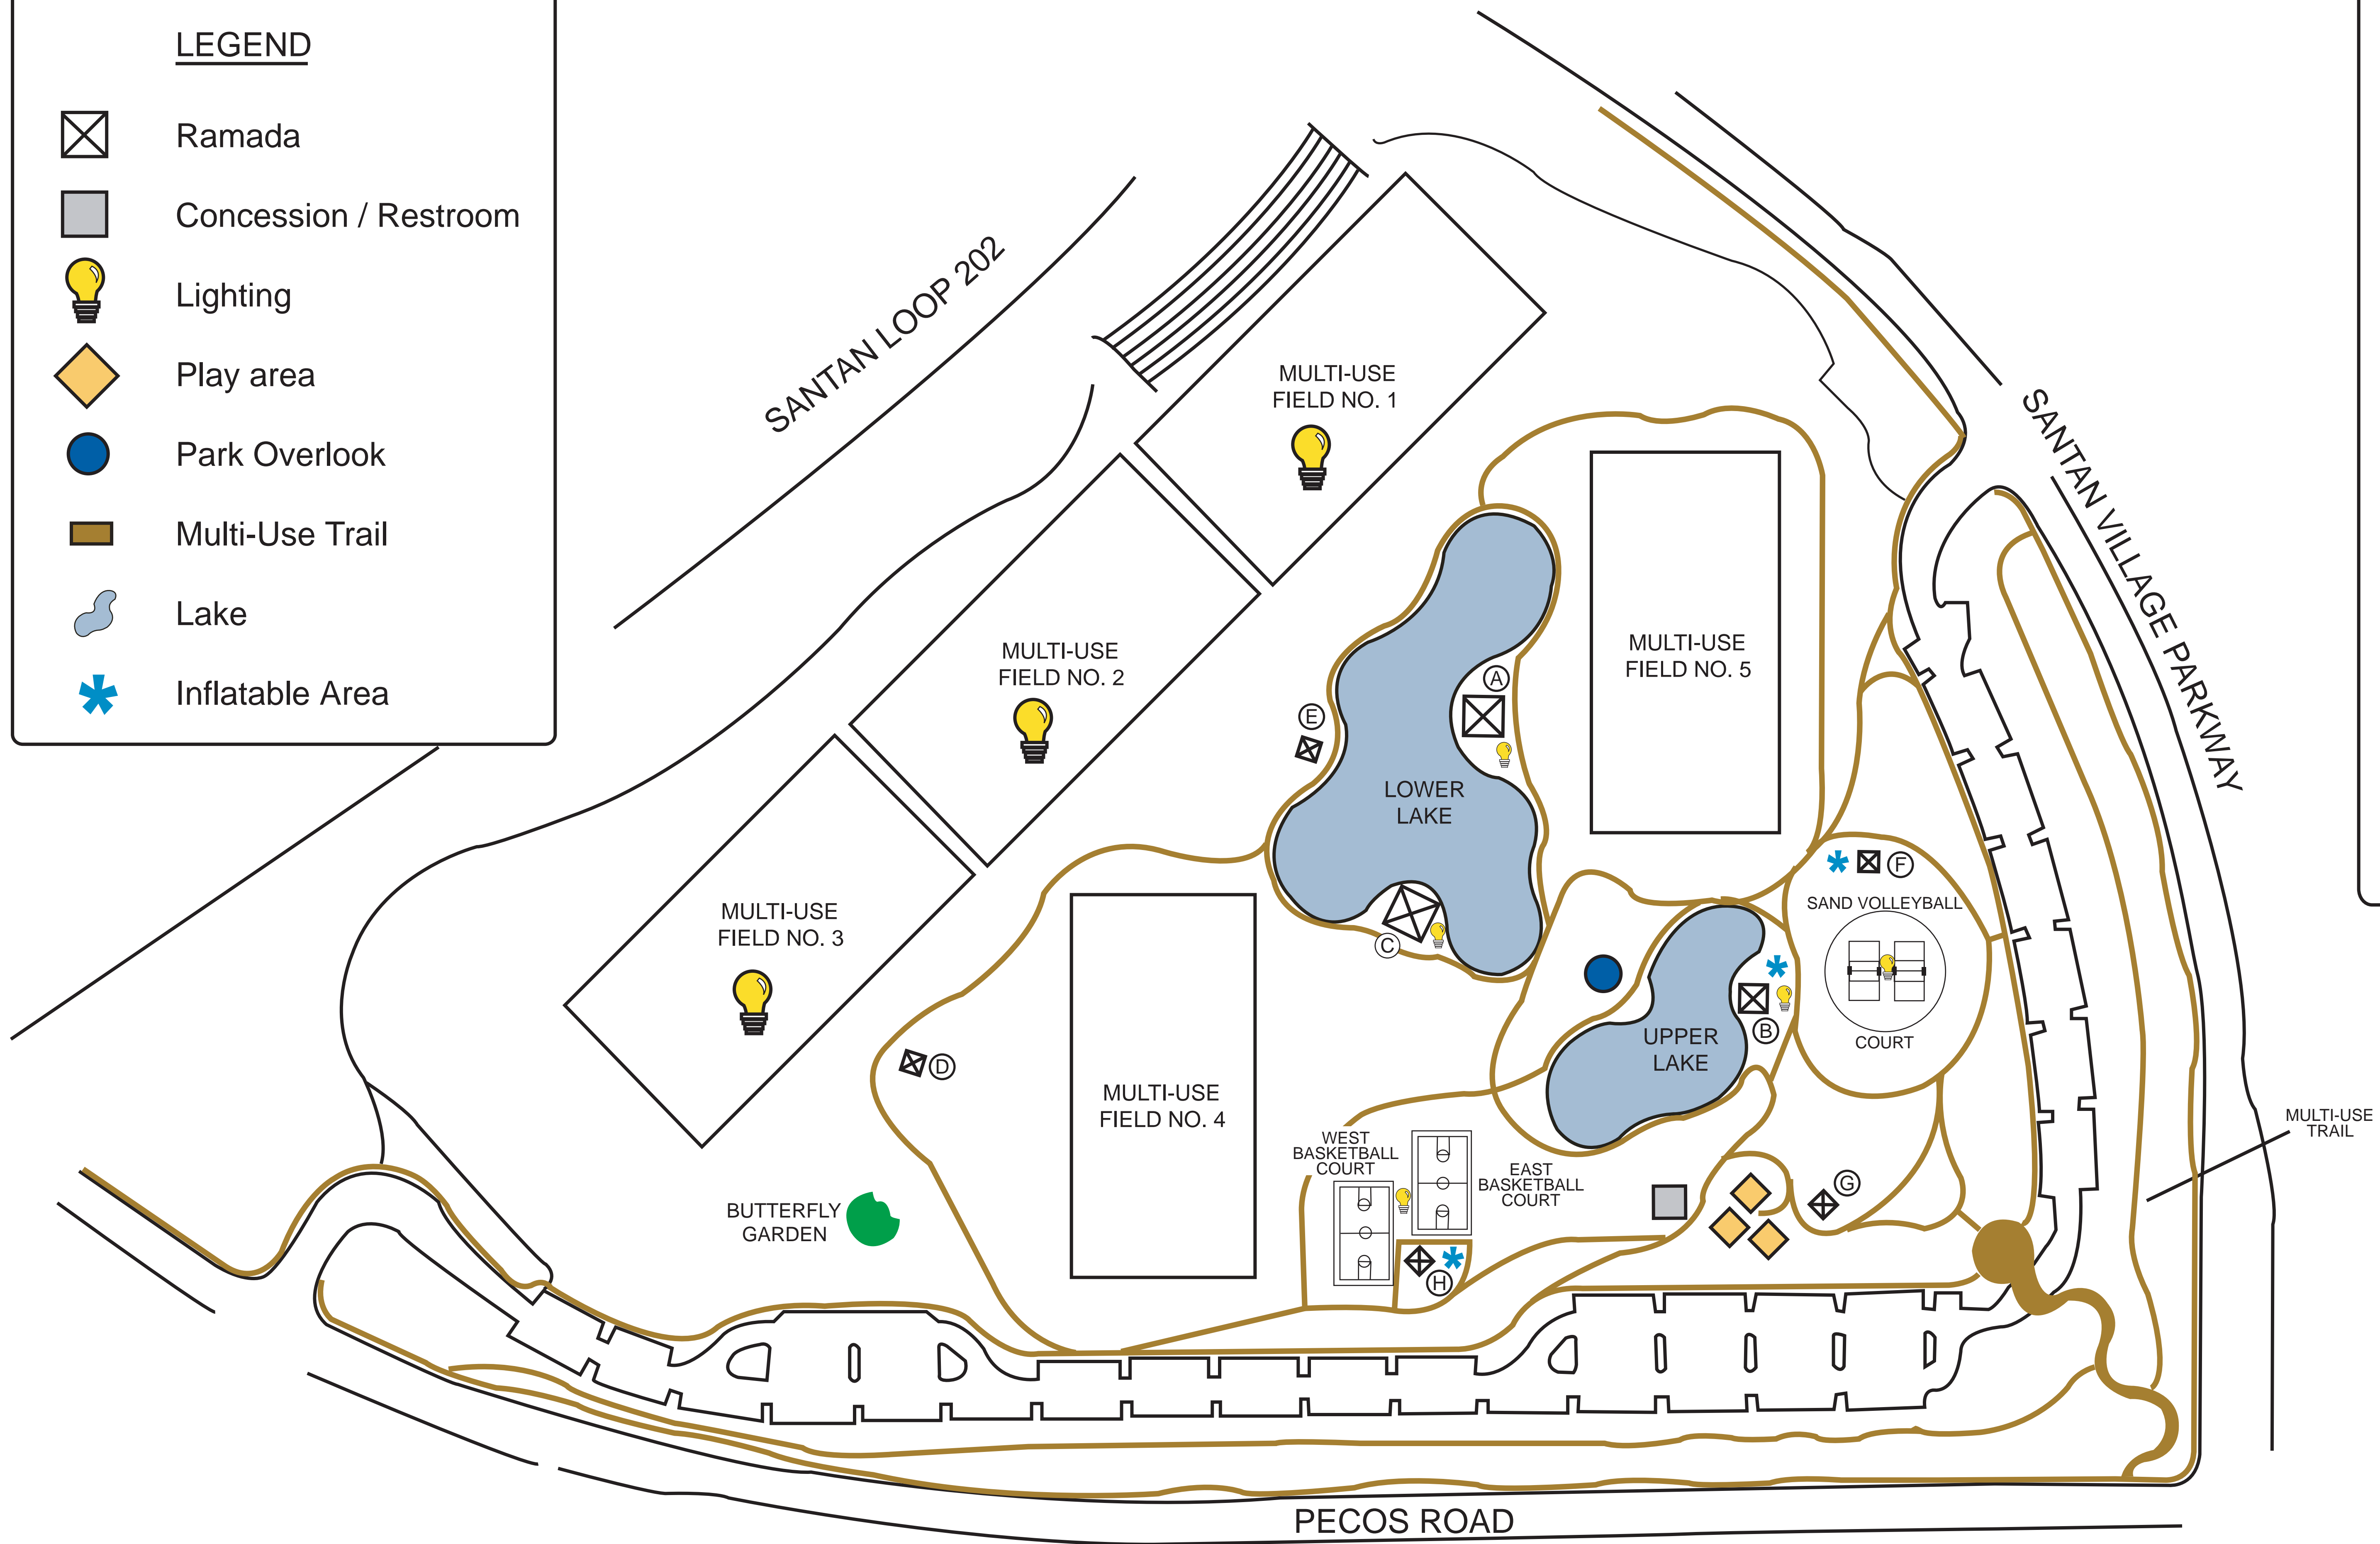

LEGEND

-  Ramada
-  Concession / Restroom
-  Lighting
-  Play area
-  Park Overlook
-  Multi-Use Trail
-  Lake
-  Inflatable Area

LARGE RAMADAS

- A = SANDSTONE
9 tables, 2 bbq, power
- B = BEDROCK
9 tables, 2 bbq, power
inflatable allowed with
generator only
- C = GRANITE
9 tables, 2 bbq, power

PICNIC RAMADAS

- D = DISCOVERY
2 tables, 1 bbq, power
- E = ARROYO
2 tables, 1 bbq, power
- F = DIGGER'S COVE
2 tables, 1 bbq, power
inflatable area
- G = PEBBLE
2 tables, 1 bbq, power
- H = HOOPASAURUS
2 tables, 1 bbq, power
inflatable area

Amenities:

2 lakes, 3 lighted multi-use fields, 2 unlighted multi-use fields, 2 lighted sand volleyball courts, 2 lighted basketball courts, 3 lighted large ramada structures (each with 9 tables, bbq grills and power), 5 lighted picnic ramada structures (each with 2 tables, bbq grills and power), 1 play area, 1 restroom facility, benches, bike racks, multi-use/equestrian trails, 403 parking spaces (18 accessible parking spaces). ADA accessible picnic tables available.

DISCOVERY DISTRICT PARK

2214 East Pecos Road
 Gilbert, AZ 85297
 (NE corner of Santan Village Parkway and Pecos Road)