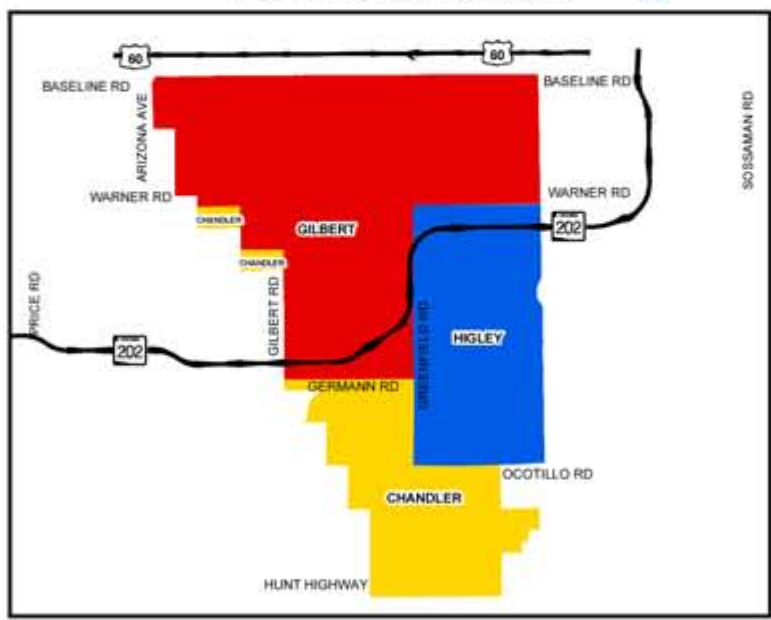

**EDUCATIONAL FACILITIES**

- Administration
- Elementary School
- Junior High School
- High School
- Future School Site

**SCHOOL DISTRICTS**

- Chandler
- Gilbert
- Higley

0 0.25 0.5 1  
Miles

Approval Date: 4/25/2006  
Approved by Gilbert Voters: 11/06/2001  
FOR RECENT UPDATES CONTACT  
TOWN OF GILBERT (480) 503-6700

**SCHOOL DISTRICT BOUNDARIES**

**SCHOOL FACILITIES MAP**